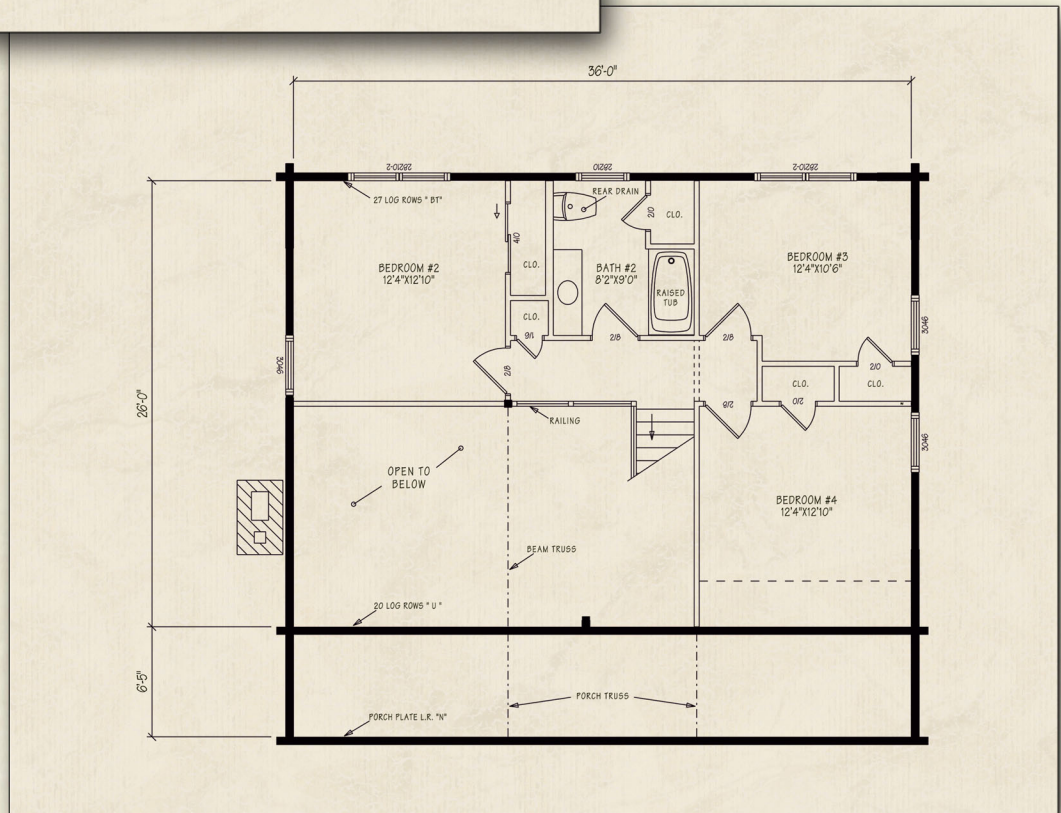

The Bedford

Premier Home Series

26' x 36' Size

1,678 Square Feet

Four Bedrooms

Two Baths

Material Package Price
downloadable from our
website

Optional Design Ideas

Open up the wall area between the kitchen and dining room

Convert bedroom #4 into a beautiful loft space that can overlook the downstairs

Add (2) doghouse dormers to the front to bring in additional light and increase the floorspace in bedroom #4

Extend a deck around the right or left side for the BBQ and evening gatherings

Downstairs bedroom can be converted into a home office, or additional living room area

Northeastern Log Homes

info@northeasternlog.com 800-624-2797 www.northeasternlog.com