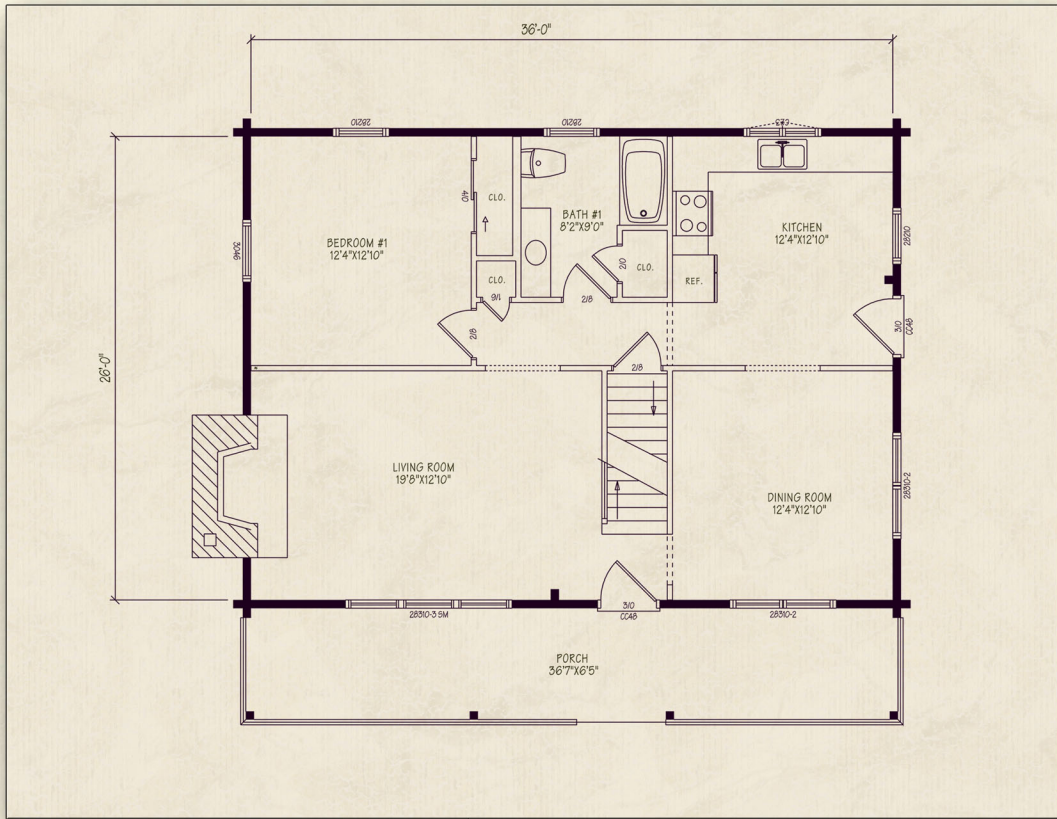

The Bedford

The Bedford

Copyright Northeastern Log Homes

FOUR BEDROOM HOMES

Northeastern Log Homes

info@northeasternlog.com 800-624-2797 www.northeasternlog.com

*Artist's rendering, photography and optional design ideas may vary from the standard model. Please always consult the standard floorplan and refer to the Premier Series material list as to what is included.

The Bedford

Premier Home Series

26' x 36' Size

1,678 Square Feet

Four Bedrooms

Two Baths

Material Package Price
downloadable from our
website

Optional Design Ideas

Open up the wall area between the kitchen and dining room

Convert bedroom #4 into a beautiful loft space that can overlook the downstairs

Add (2) doghouse dormers to the front to bring in additional light and increase the floorspace in bedroom #4

Extend a deck around the right or left side for the BBQ and evening gatherings

Downstairs bedroom can be converted into a home office, or additional living room area

Northeastern Log Homes

info@northeasternlog.com 800-624-2797 www.northeasternlog.com